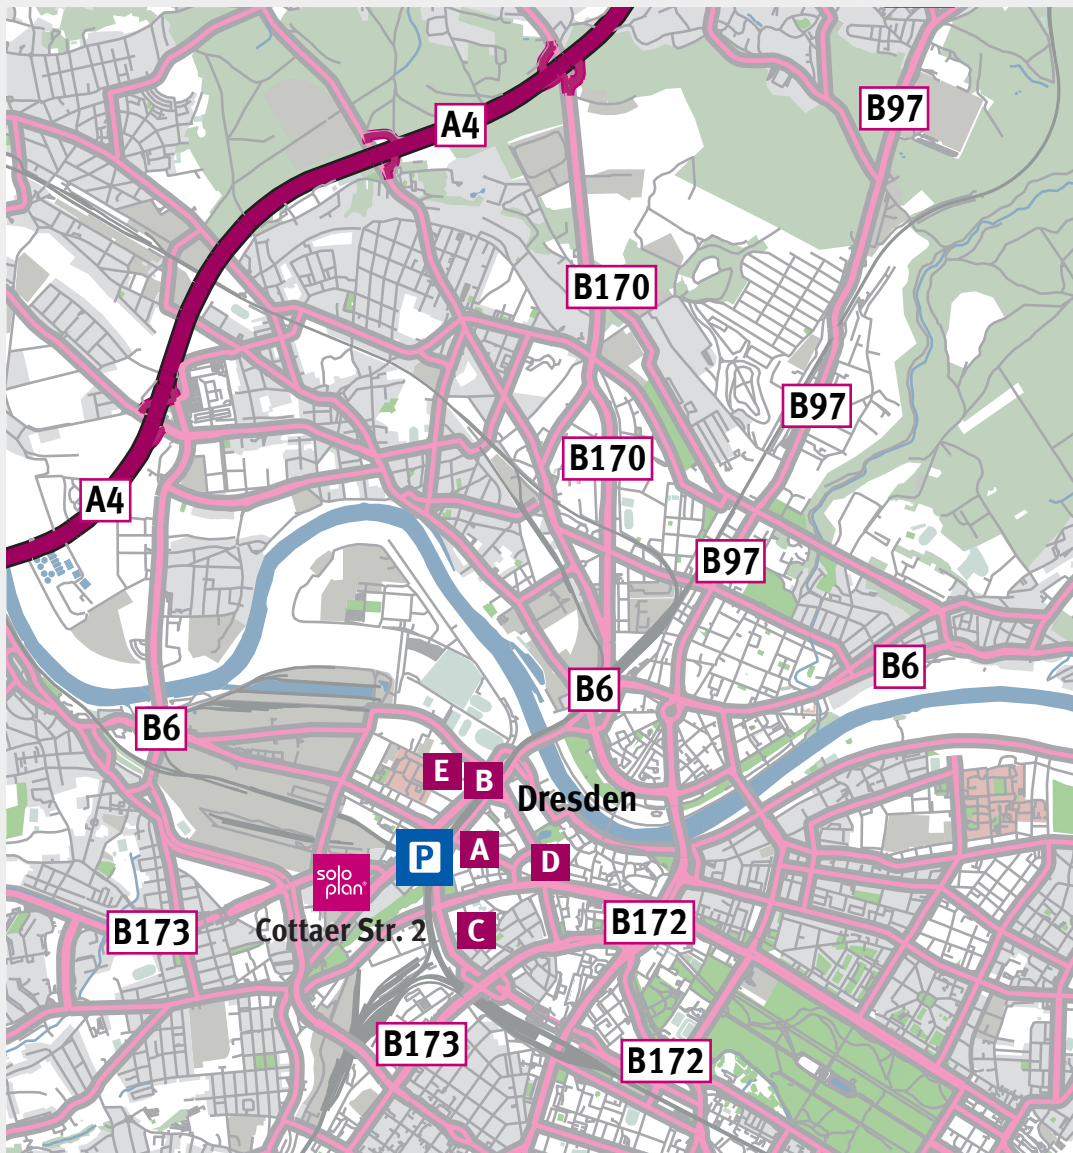

How to find us – We are looking forward to meeting you in Dresden!

Soloplan GmbH
Software for logistics
und planning

Cottaer Str. 2
01159 Dresden
Germany

Phone
+49 831 57407 - 850
Telefax
+49 831 57407 - 111

info@soloplan.com

Find us
across the world ...

Germany,
France, Poland,
South Africa and
Spain