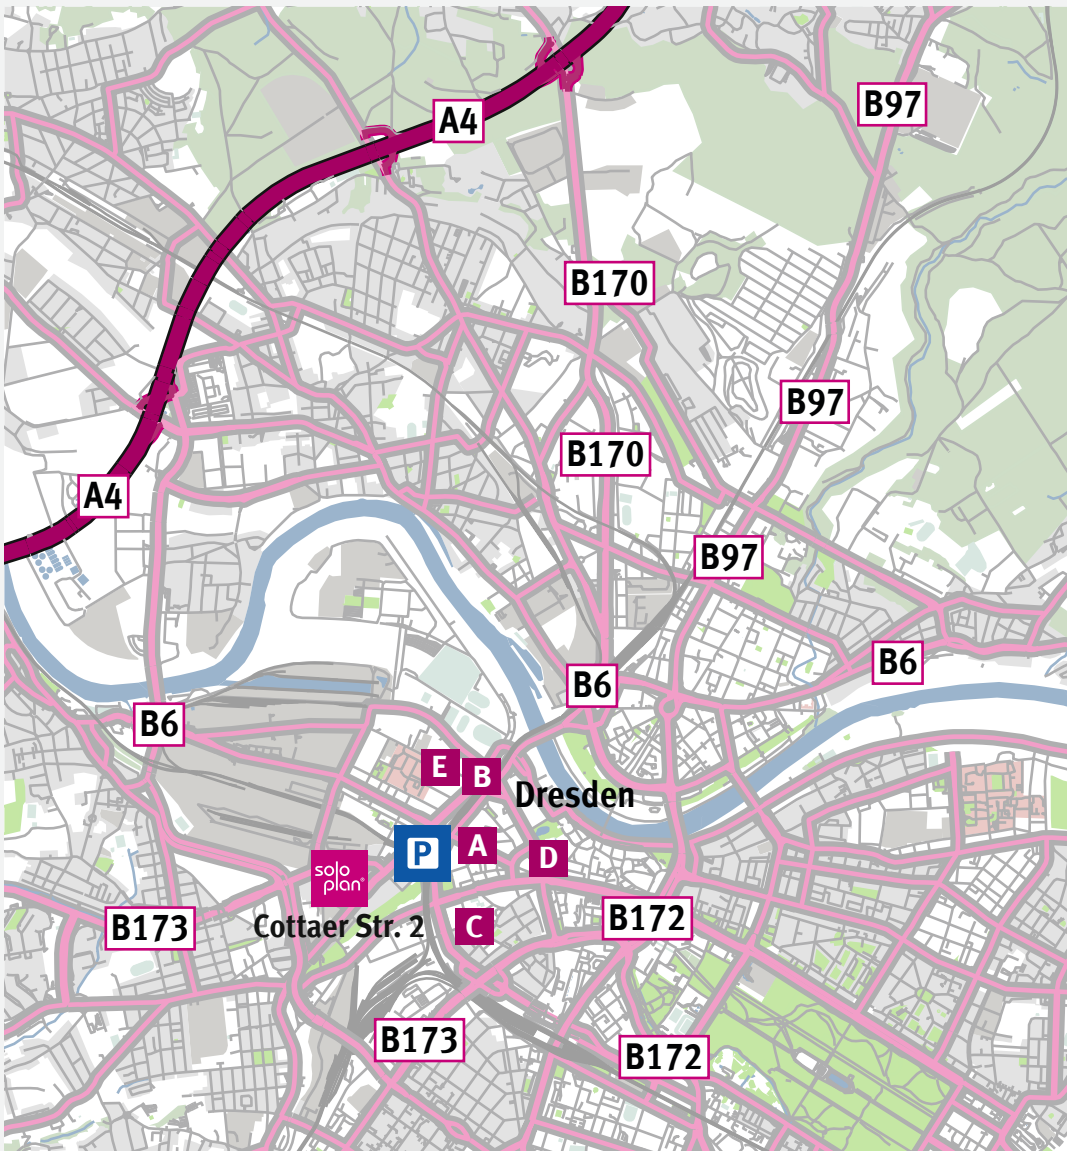

How to find us ...

Soloplan GmbH
Software for logistics
and planning

Cottaer Str. 2
01159 Dresden
Germany

Phone
+49 831 57407 - 850
Telefax
+49 831 57407 - 111

info@soloplan.com

Find us
across the world ...

Germany,
France, Poland,
South Africa and
Spain