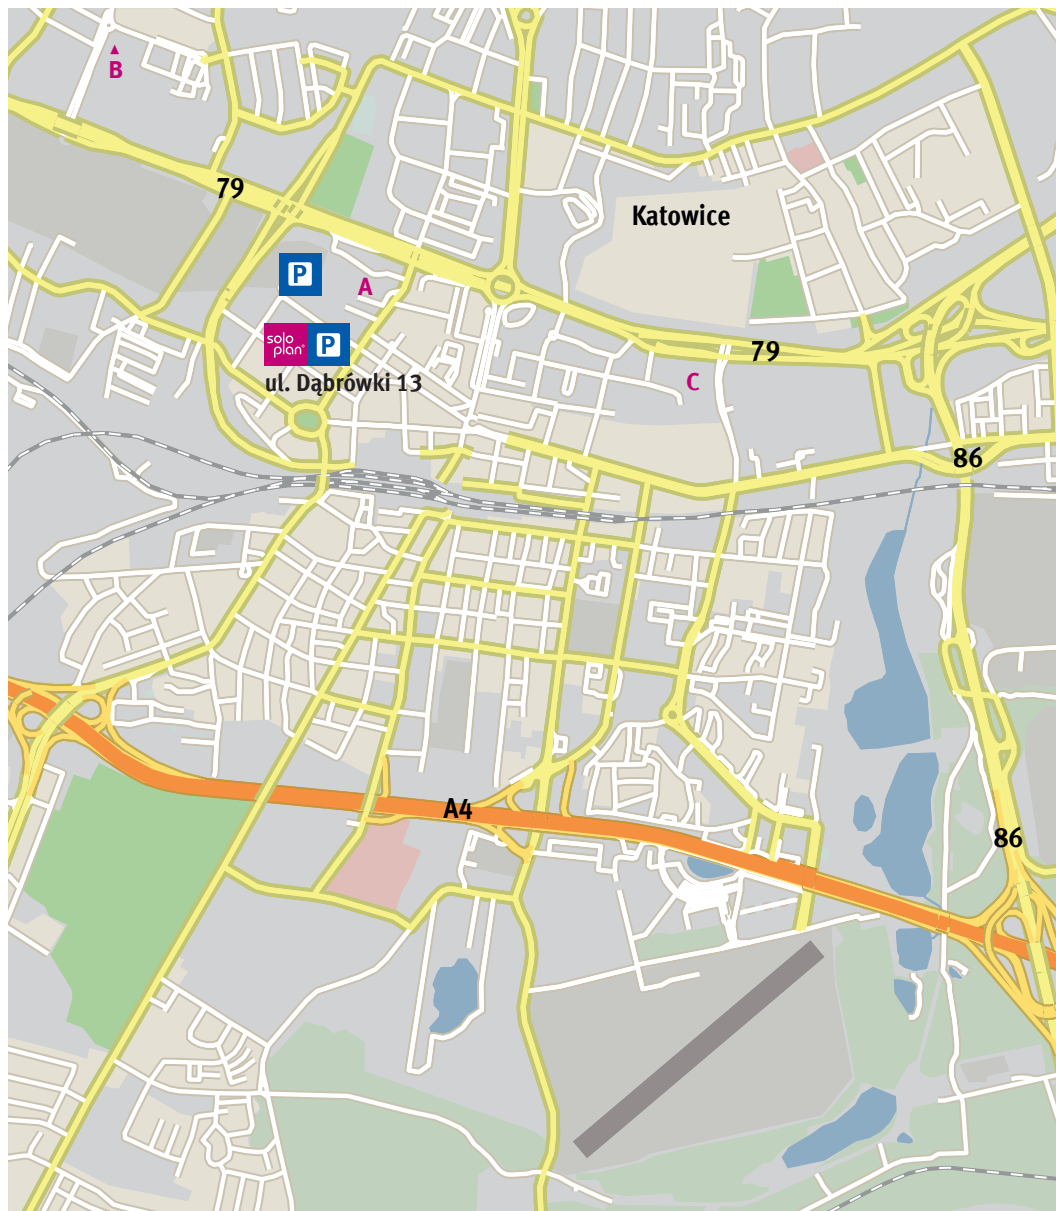

50° 15' 46,0" North 19° 00' 39,0" East

Welcome to Soloplan

Dear business partners, dear guests!

A wide range of parking possibilities is available within walking distance of the buildings.

We are looking forward to your visit in Katowice!

**Find us
across the world ...**

Germany

France

Poland

South Africa

How to find us ...

Our branch in Katowice

Welcome to Soloplan