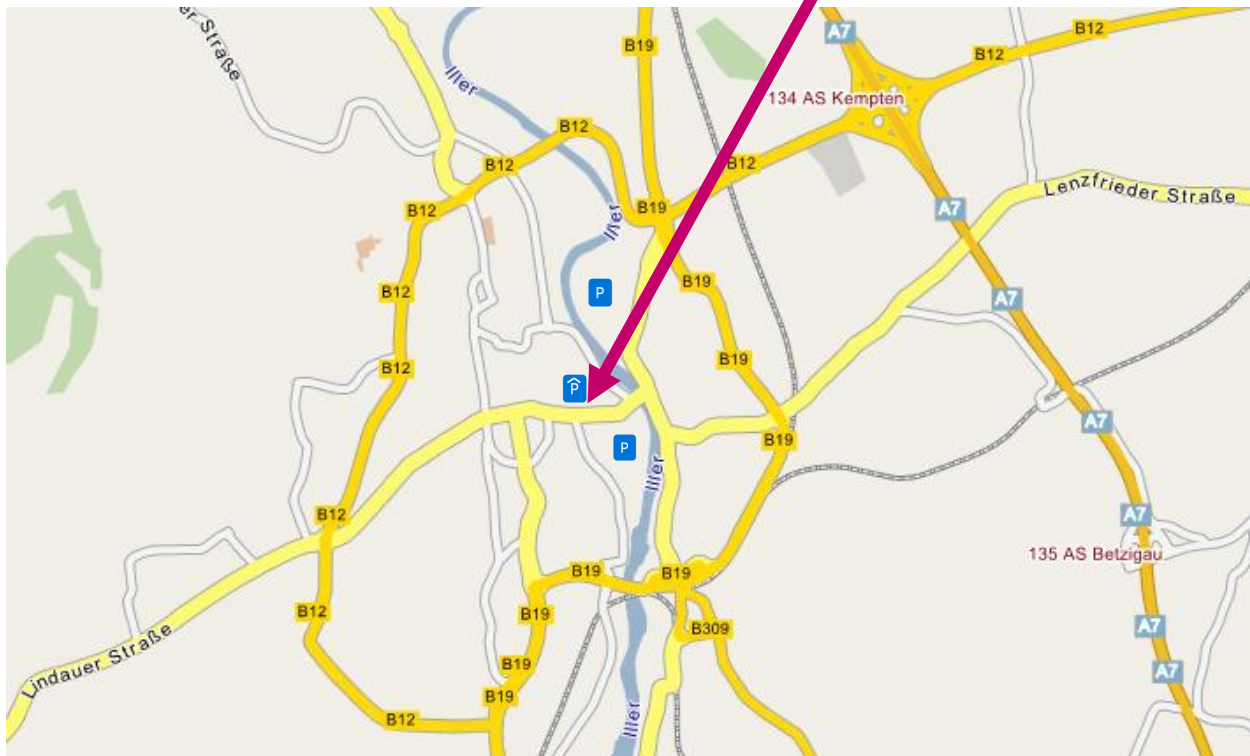

47° 43' 27,0" Nord
10° 19' 14,5" Ost

Parking:

You can park central in the public subterranean garage (P1 Altstadt). This is directly under the building of Soloplan. Further parking possibilities are drawn in the map: Burghalde and Illerdamm. By stays of several days please use the parking place of the hotels.

Limited parking possibilities you will find beside the own subterranean car park of Soloplan. In the departure before the barrier into the public subterranean garage (P1 Altstadt) is an intercom system. Thereupon the subterranean parking gate on the right will be opened. Visitor parking places are accordingly marked.